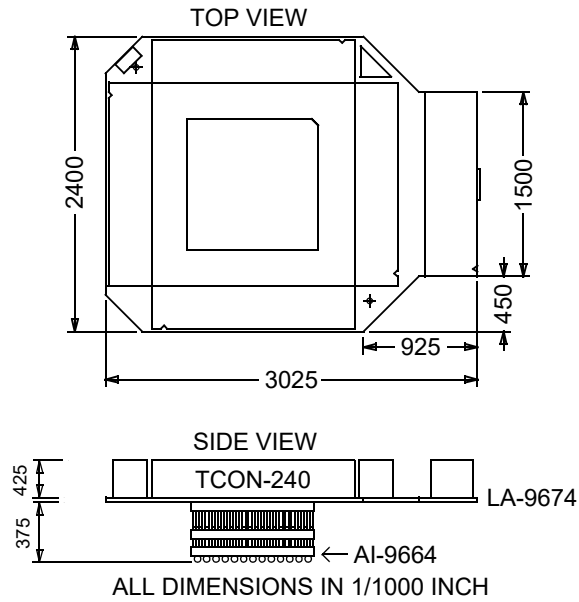

SI-9674

LA-9674 Emul. Adap. TCON240 to BGA388-MPC56x-NEXUS

SI-9674

Technical Information