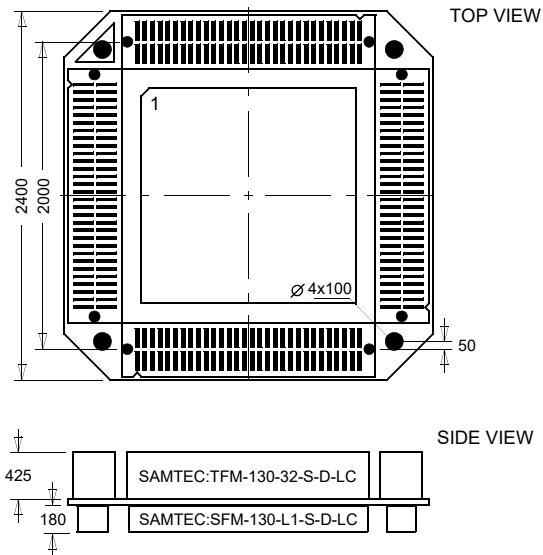

SI-9539

LA-9539 CPU Test Adapter for BGA272 (MPC555)

ALL DIMENSIONS IN 1/1000 INCH

SI-9539

Technical Information