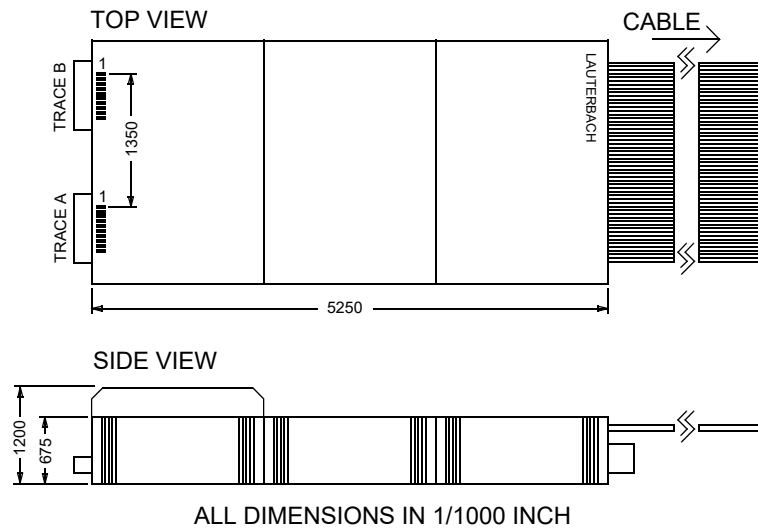

# SI-7999

LA-7999 Preproc. for STARCORE AUTOFOCUS II Flex