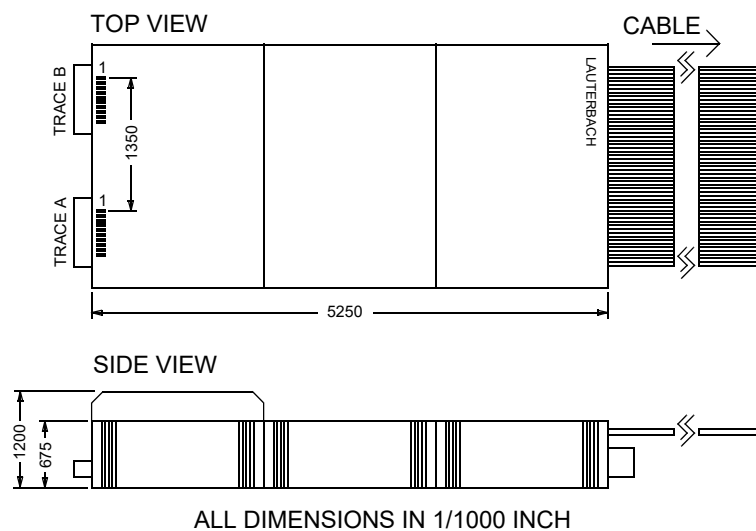

SI-7995

LA-7995	Preproc. for TMS320C5500 AUTOFOCUS II Flex
LA-3300	Trace for RISC-V via AUTOFOCUS II (PACK)
LA-3308	Trace for Arm-ETM via AUTOFOCUS II (PACK)
LA-3917	Preproc. for Nios II AUTOFOCUS II
LA-3918	Preprocessor for RH850 AutoFocus II
LA-3920	Preproc. for STRED AUTOFOCUS II
LA-3921	Preproc. for Xtensa AUTOFOCUS II
LA-3927	Preproc. for RISC-V AUTOFOCUS II