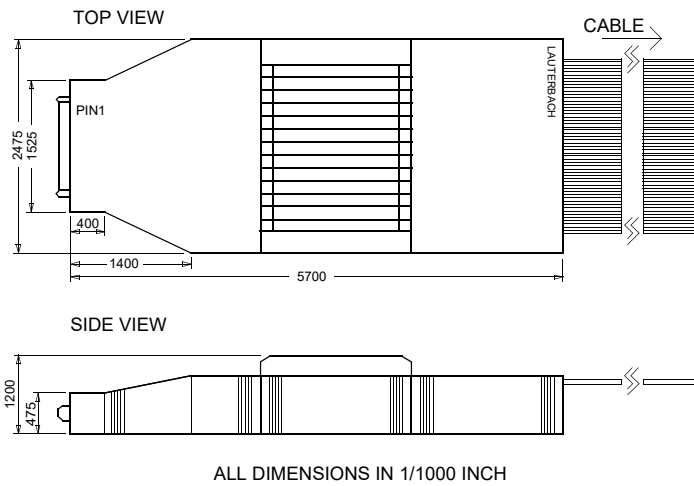

SI-7993

LA-7993 Preproc. for ARM-ETM/AUTOFOCUS 600 MIPI

SI-7993

Technical Information