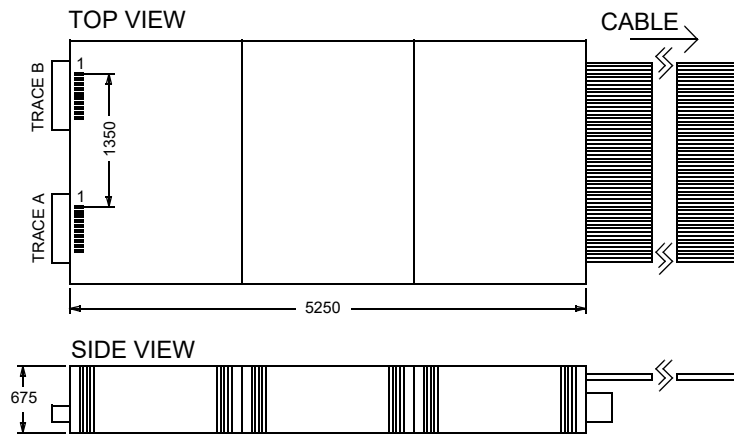

SI-7991

LA-7991 Preprocessor for ARM-ETM with AUTOFOCUS Flex

ALL DIMENSIONS IN 1/1000 INCH

Note: TRACE B is only used for Demux 2 (ARM7-10) or PortSize >16 (ARM11)

SI-7991

Technical Information