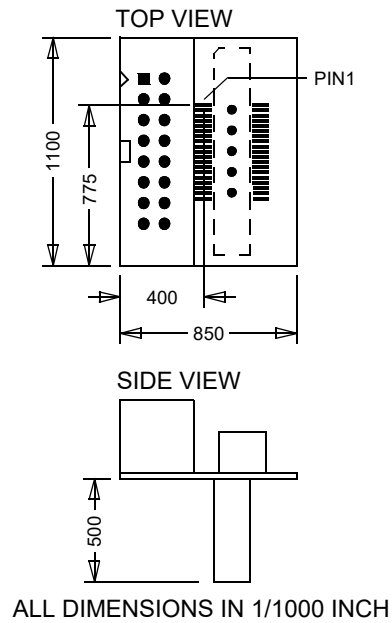

SI-7986

LA-7986 Mictor38-Mictor38-JTAG 16pin Conv. for PPC4XX

SI-7986

Technical Information