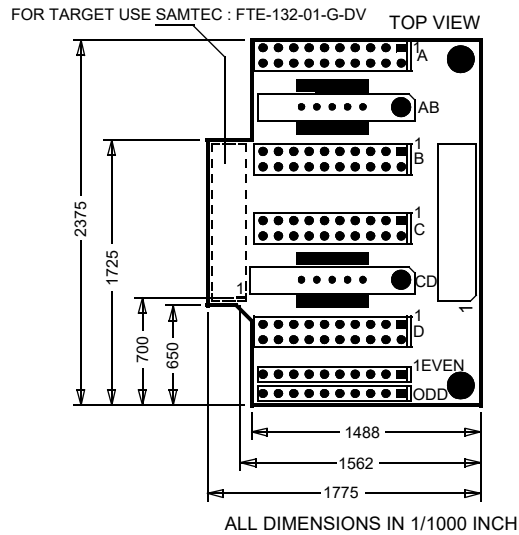

SI-7959

LA-7959 PowerIntegrator Adapter to ESICON

SI-7959

Technical Information

DIMENSION