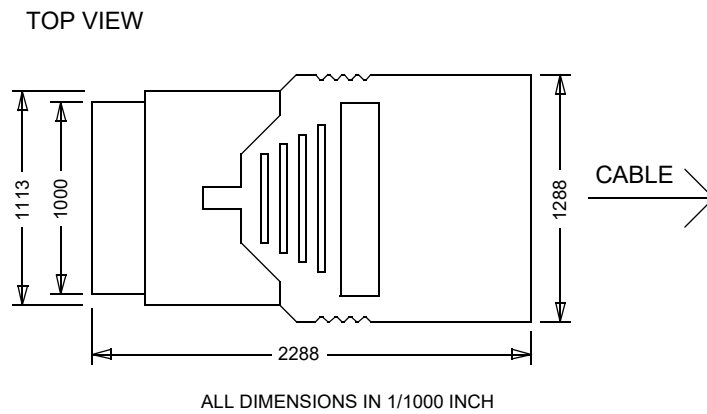

SI-7949

LA-7949 Analog Probe for PI/PT-II/CP/MicroTrace

SI-7949

Technical Information