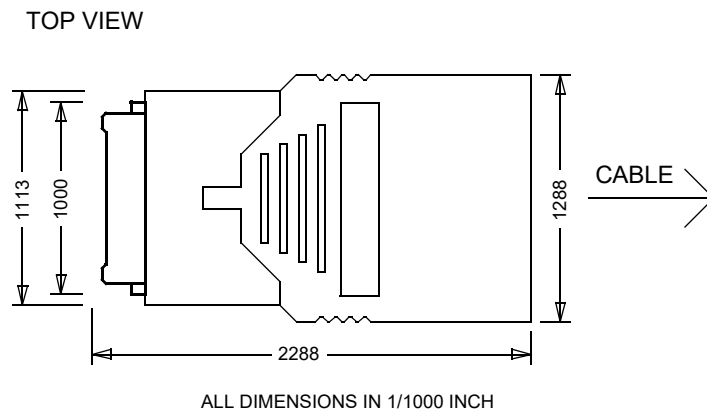

# SI-7944

LA-7944 Mictor Probe for PowerIntegrator

# DIMENSION