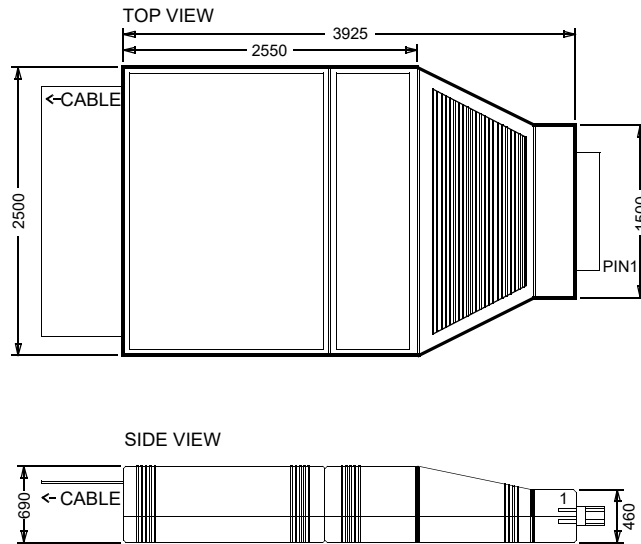

SI-7929

LA-7929 Preprocessor for PPC4xx family fast flex

ALL DIMENSIONS IN 1/1000 INCH

SI-7929

Technical Information