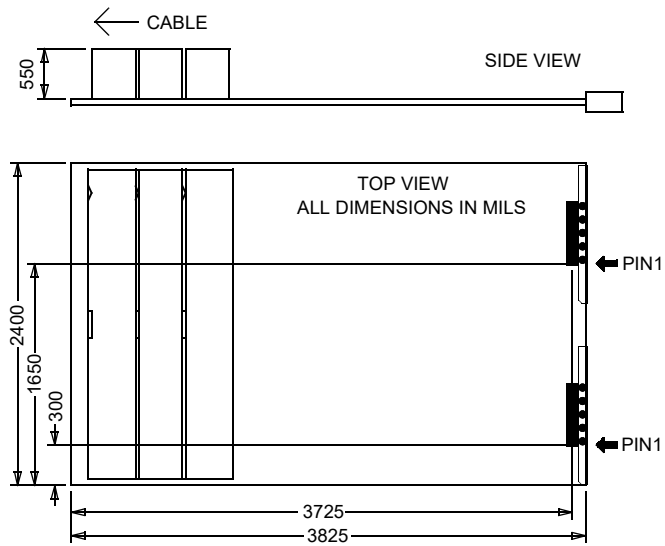

SI-7923

LA-7923 Preprocessor for ETM 2-MICTOR 2 flex cables

SI-7923

Technical Information