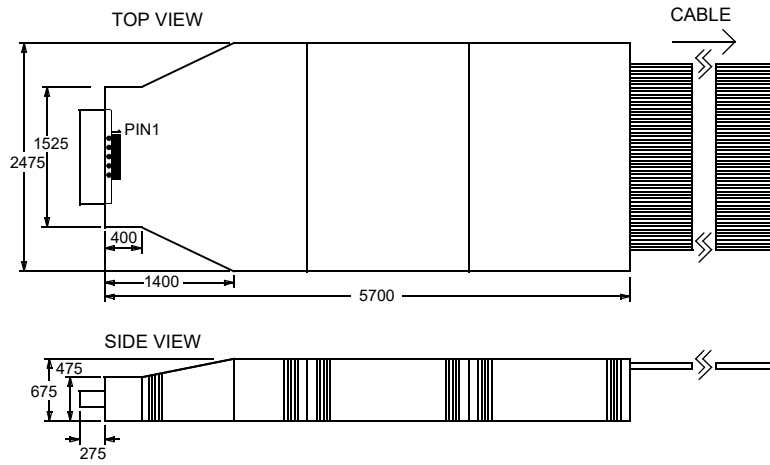

SI-7921

LA-7921 Preprocessor for ARM-ETM 200 flex cable

new case, delivery from december 2003

SI-7921

Technical Information