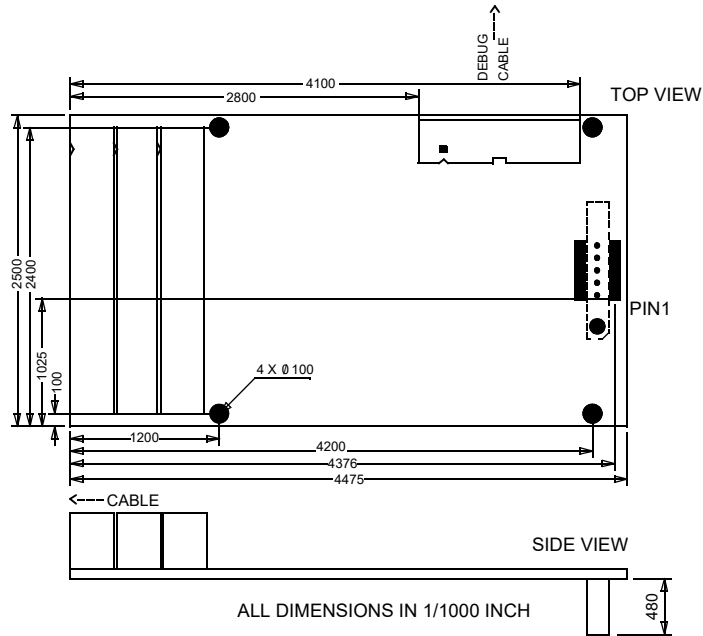

SI-7921

LA-7921 Preprocessor for ARM-ETM 200 flex cable

new case, delivery from december 2003

SI-7921

Technical Information