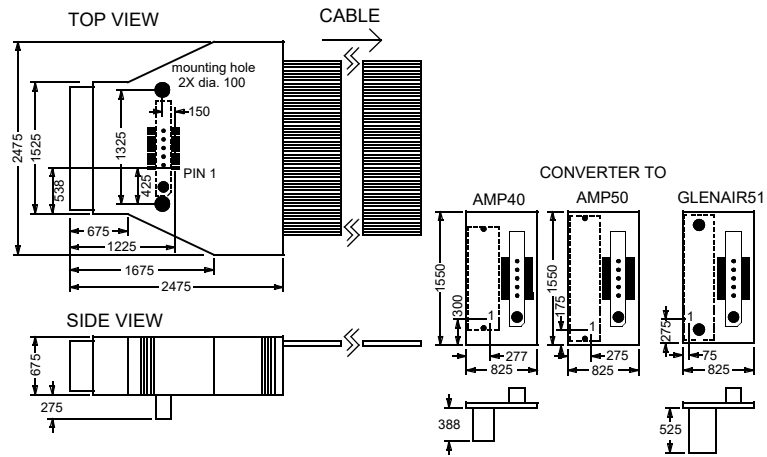

# SI-7791

LA-7791 Nexus Adapter for MPC56x family/Mictor38

ALL DIMENSIONS IN 1/1000 INCH

## SI-7791