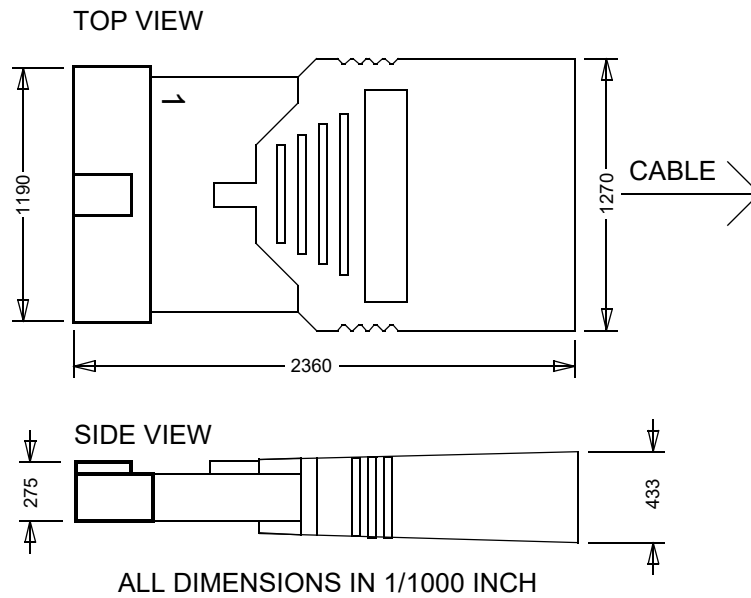

SI-7762

LA-7762 JTAG Debugger for XSCALE (ICD)

SI-7762

Technical Information

DIMENSION