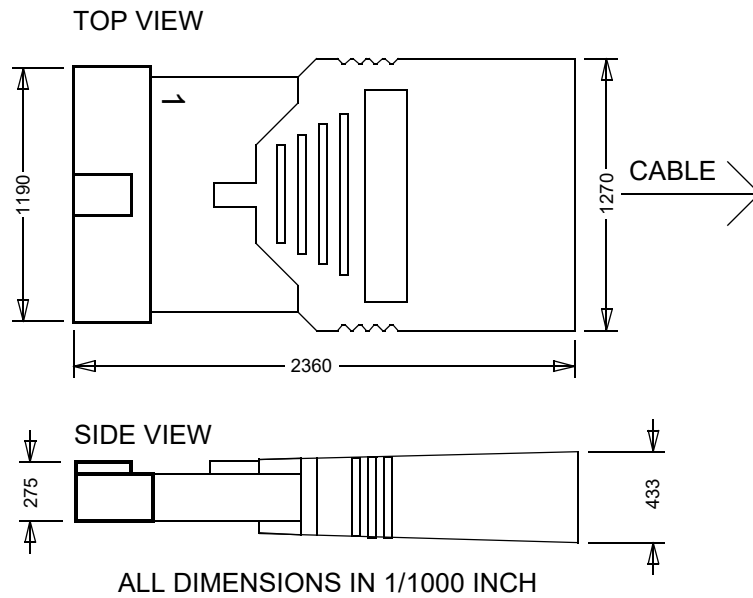

SI-7744

LA-7744 JTAG Debugger for ARM10 (ICD)

SI-7744

Technical Information