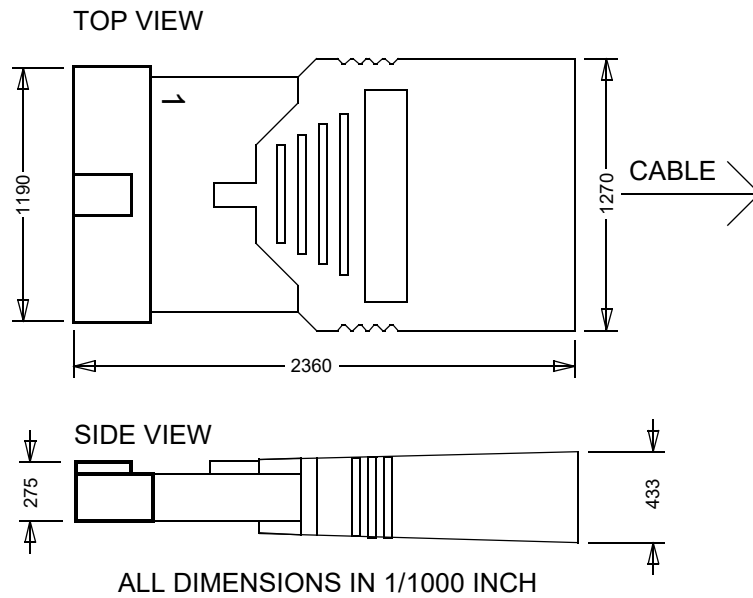

SI-7742

LA-7742 JTAG Debugger for Arm9

SI-7742

Technical Information