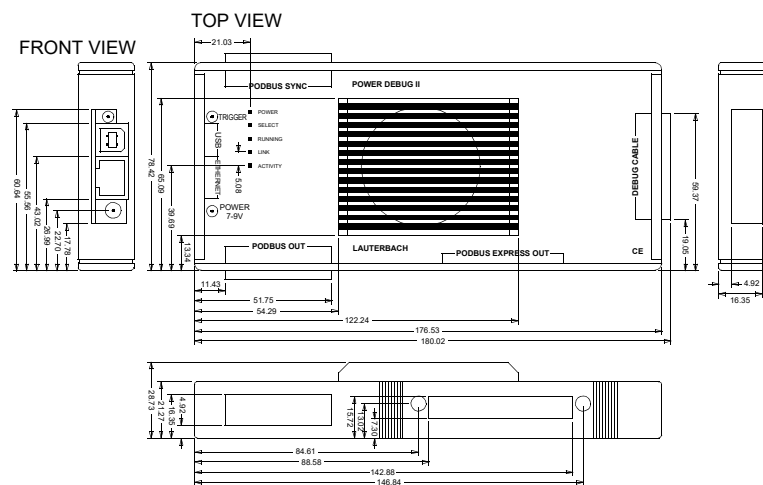

SI-7699

LA-7699 PowerDebug II Ethernet

ALL DIMENSIONS IN 1/1000 INCH

ALL DIMENSIONS IN mm

SI-7699

Technical Information