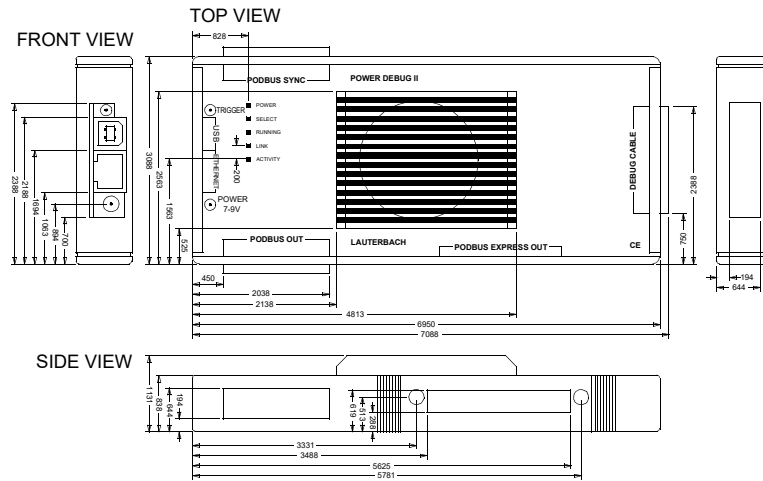

SI-7699

LA-7699 PowerDebug II Ethernet

ALL DIMENSIONS IN 1/1000 INCH

ALL DIMENSIONS IN mm

SI-7699

Technical Information