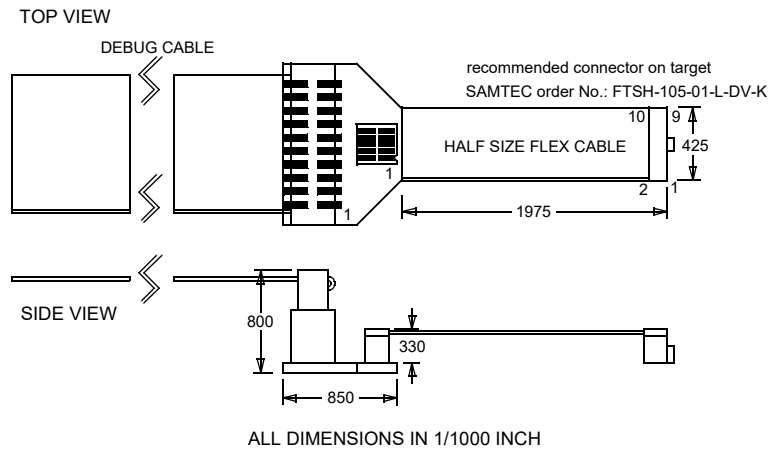

# SI-7662

LA-7662 Adapter Half-Size 10 pin for M32R