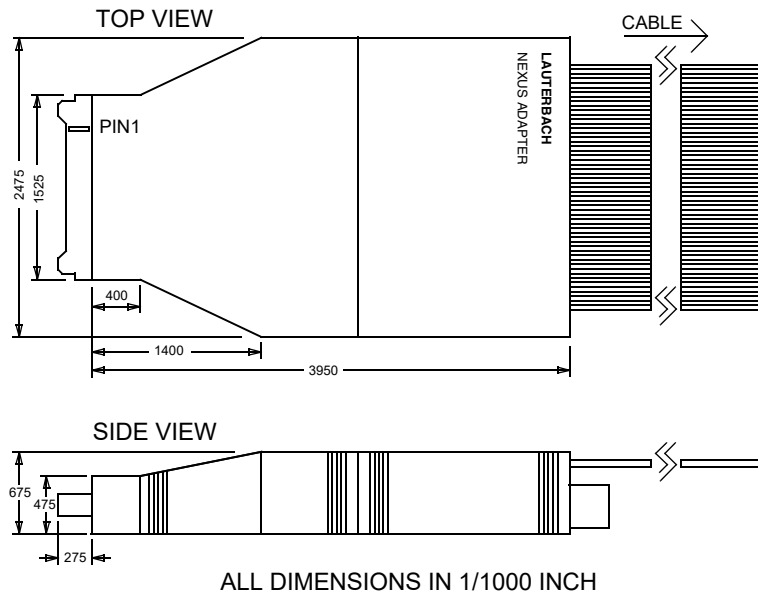

SI-7645

LA-7645 NEXUS Debugger/Trace for AVR32 AutoFocus

SI-7645

Technical Information