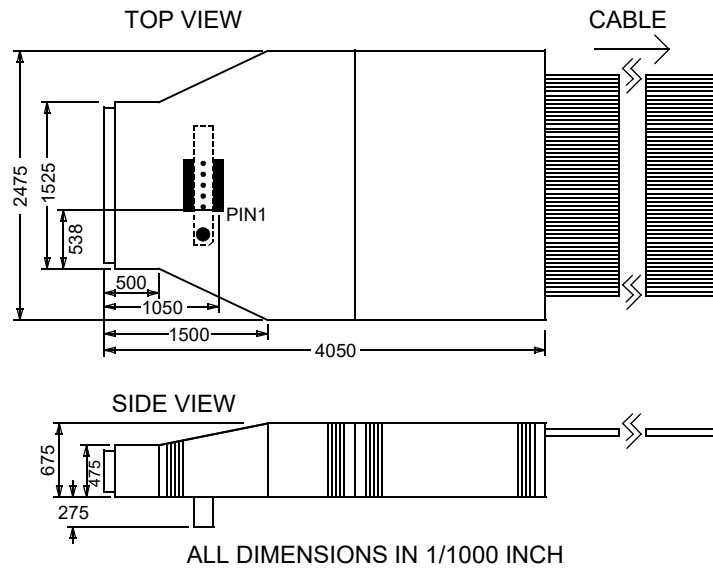

## SI-7620

LA-7620 NEXUS Debugger and Trace for MAC71xx/MAC72xx