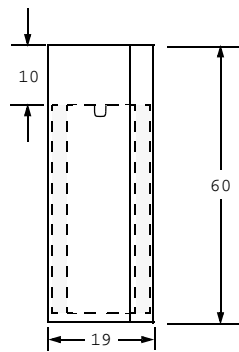

SI-7508

LA-7508 Adapter for DIL40

SIDE VIEW

TOP VIEW (all dimensions in mm)

SI-7508

Technical Information

DIMENSION