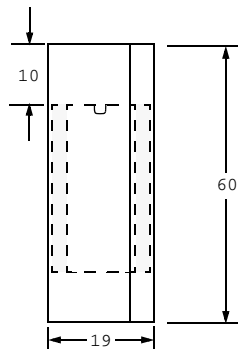

SI-7507

LA-7507 Adapters for DIL

SIDE VIEW

TOP VIEW (all dimensions in mm)

SI-7507

Technical Information