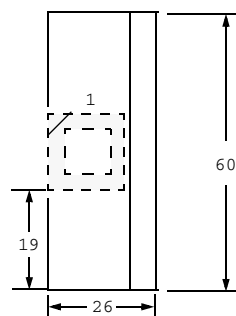

# SI-7505

LA-7505 Adapters for PLCC32

SIDE VIEW

TOP VIEW (all dimensions in mm)