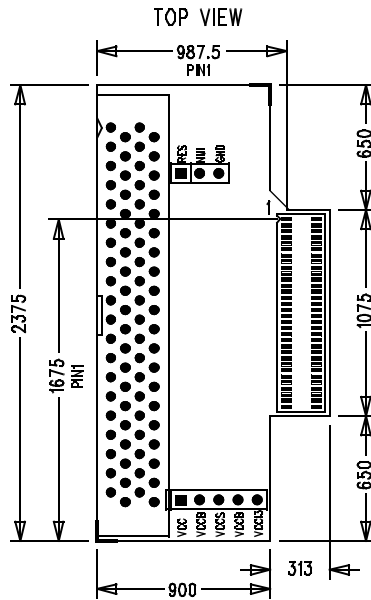

SI-7482

LA-7482 Universal EPROM Simulator Adapter 8/16 Bit

SI-7482

Technical Information