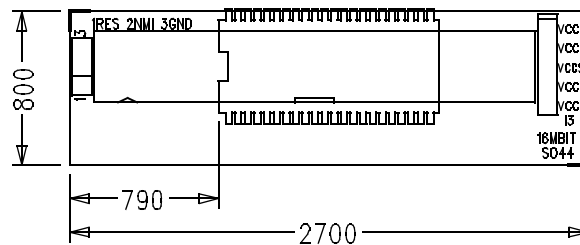

# SI-7481

LA-7481 Adapter for SO44

SIDE VIEW

TOP VIEW

ALL DIMENSIONS IN 1/1000"