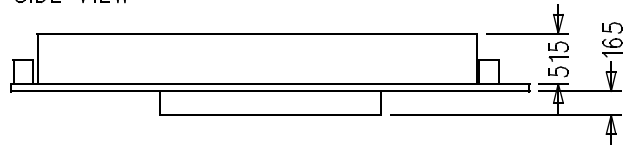

# SI-7481

LA-7481 Adapter for SO44

SIDE VIEW

TOP VIEW

ALL DIMENSIONS IN 1/1000"