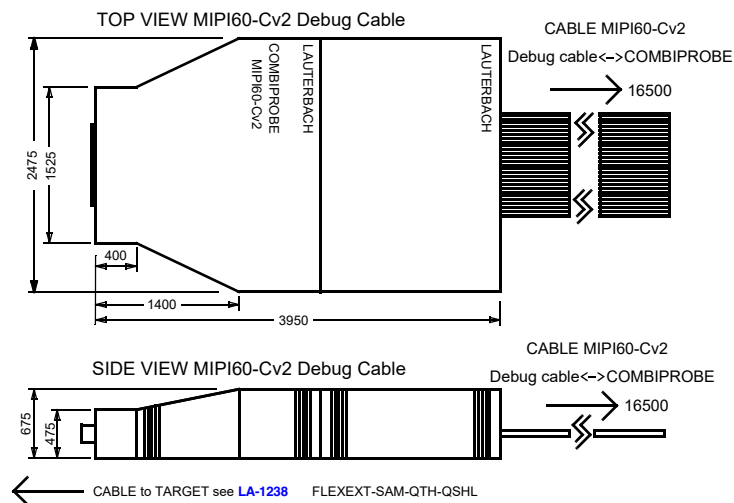

# SI-4581

## LA-4581 Package CombiProbe MIPI60-Cv2 Long

ALL DIMENSIONS IN 1/1000 INCH