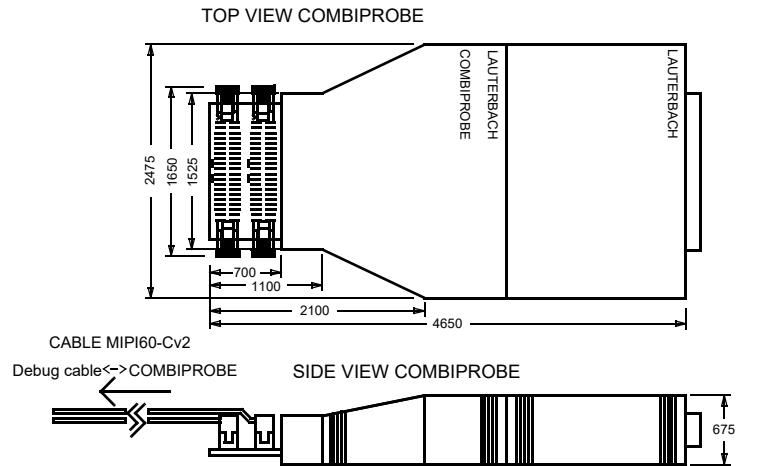

## LA-4581 Package CombiProbe MIPI60-Cv2 Long

ALL DIMENSIONS IN 1/1000 INCH