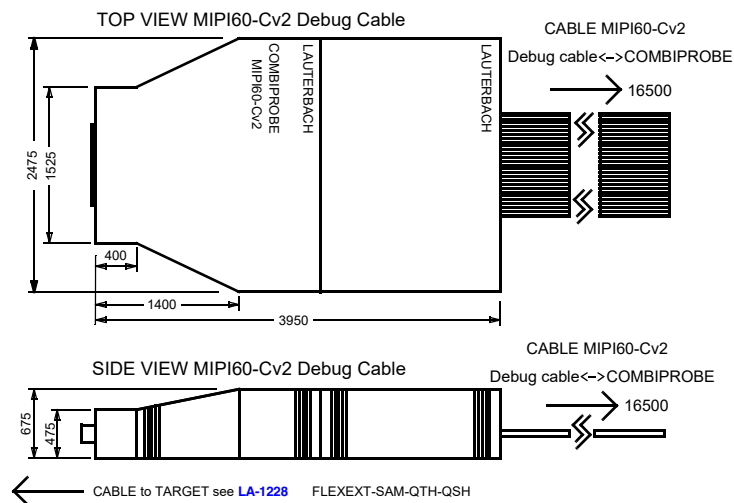

## LA-4580 Package CombiProbe MIPI60-Cv2

ALL DIMENSIONS IN 1/1000 INCH