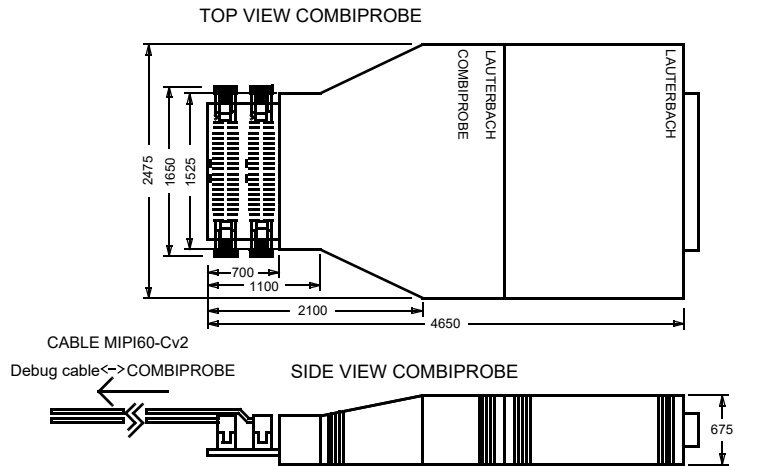

## LA-4580 Package CombiProbe MIPI60-Cv2

ALL DIMENSIONS IN 1/1000 INCH