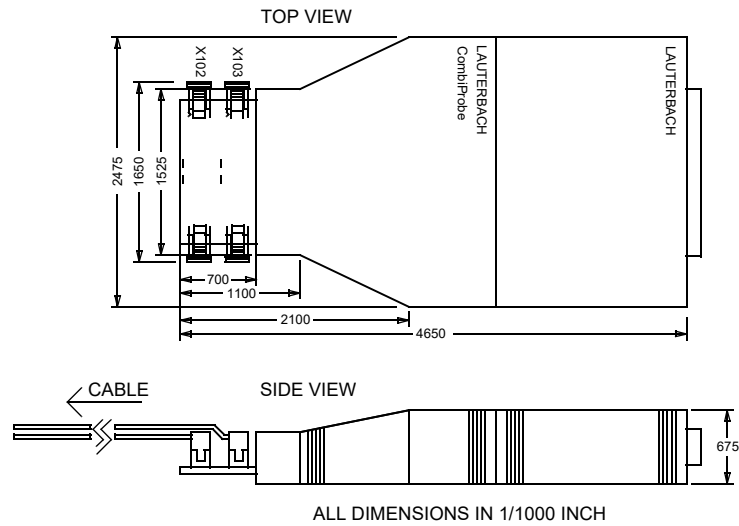

SI-4502

LA-4502 CombiProbe ARM-Debugger and 4-Bit Trace

SI-4502

Technical Information