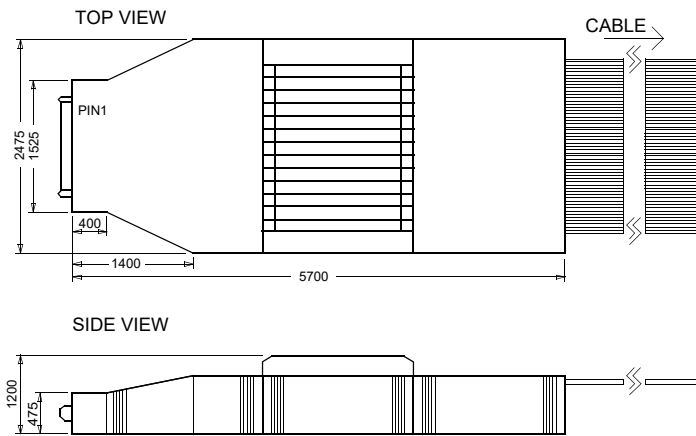

# SI-3943

LA-3943 Preproc. RH850 HSTP HF-Flex

ALL DIMENSIONS IN 1/1000 INCH

# DIMENSION