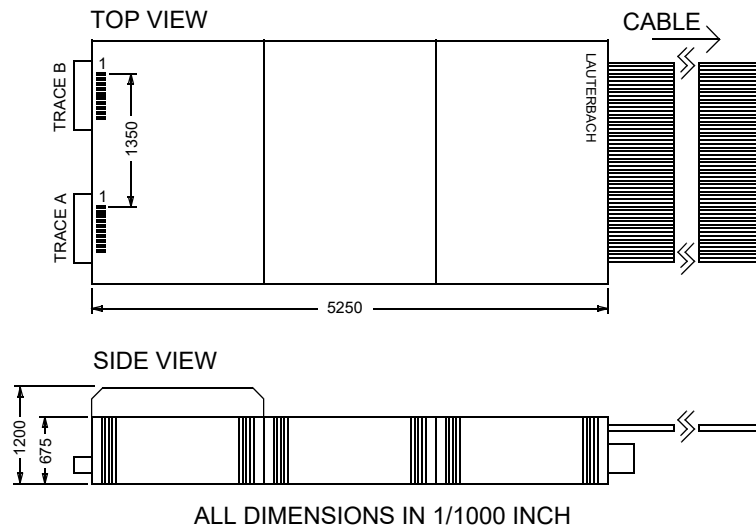

SI-3905

LA-3905 Preproc. for RAM Trace Port AUTOFOCUS II Flex

SI-3905

Technical Information