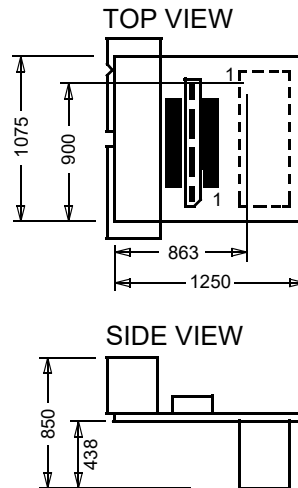

# SI-3887

LA-3887 Conv. MIPI60/JTAG20 to 60 Pin CTOOLS

ALL DIMENSIONS IN 1/1000 INCH