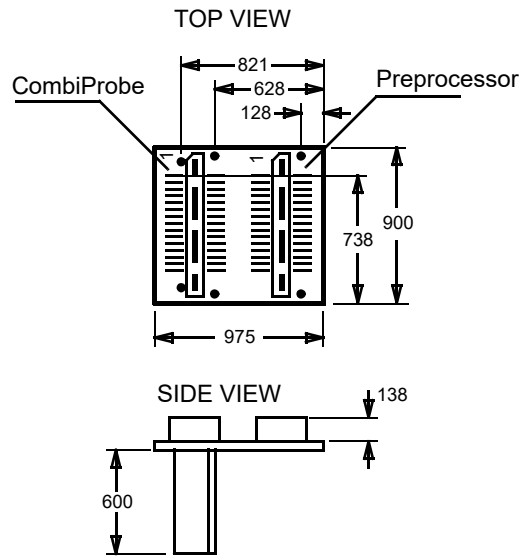

SI-3870

LA-3870 Converter MIPI60-C/-P to Intel MIPI60

ALL DIMENSIONS IN 1/1000 INCH

SI-3870

Technical Information