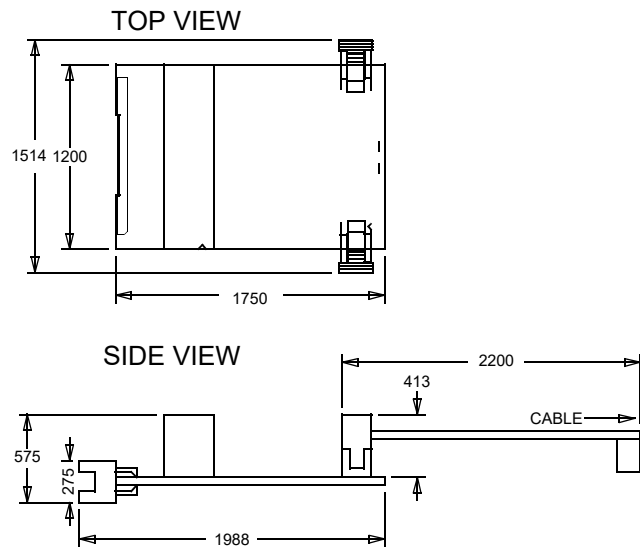

SI-3842

LA-3842 Converter Mictor-38/IDC20A to MIPI-34

ALL DIMENSIONS IN 1/1000 INCH

SI-3842

Technical Information