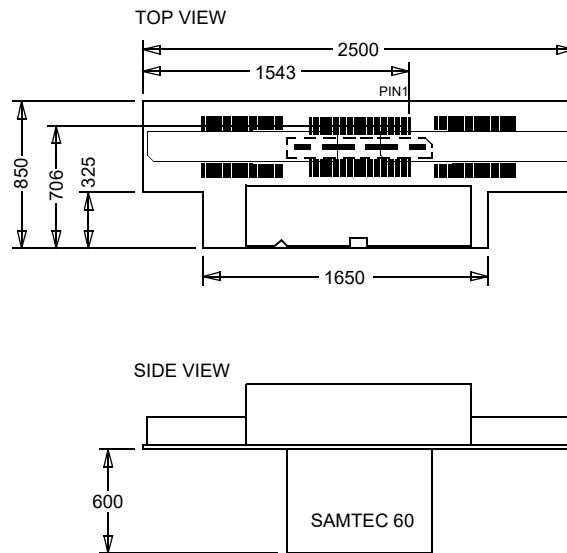

SI-3818

LA-3818 Converter 2xMictor38/IDC20A to MIPI-60

ALL DIMENSIONS IN 1/1000 INCH

SI-3818

Technical Information

DIMENSION