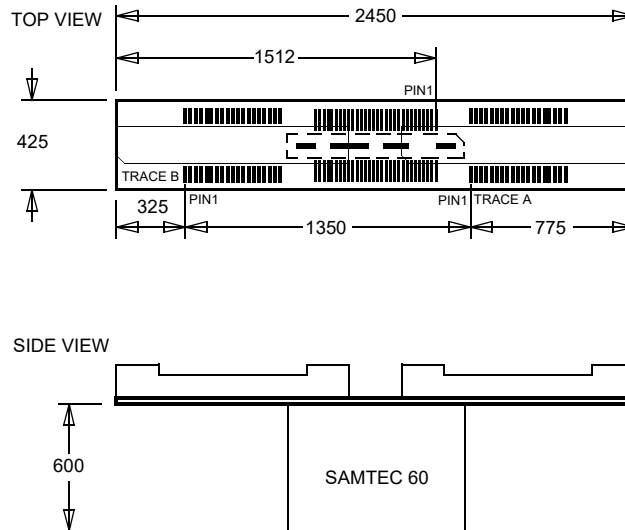

# SI-3816

LA-3816 Converter 2x Mictor-38 to MIPI-60

ALL DIMENSIONS IN 1/1000 INCH

## SI-3816