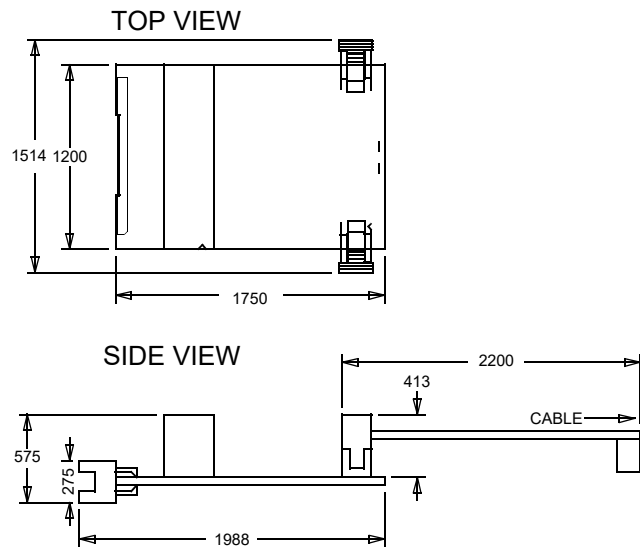

SI-3809

LA-3809 Converter Mictor-38/IDC20A to MIPI-20T

ALL DIMENSIONS IN 1/1000 INCH

SI-3809

Technical Information