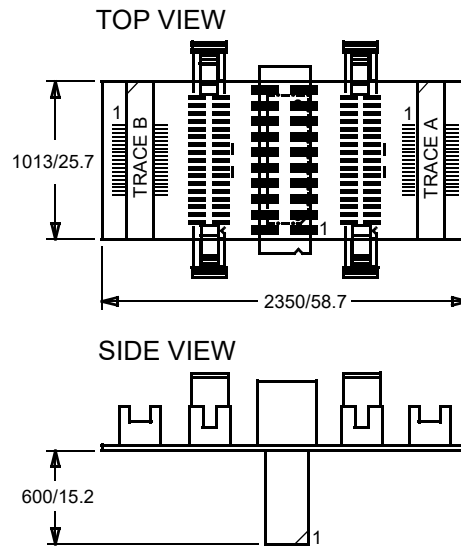

SI-3808

LA-3808 Converter L8540 2xMic38/2xMIPI34/IDC20A to MI

ALL DIMENSIONS IN 1/1000 INCH / mm

SI-3808

Technical Information