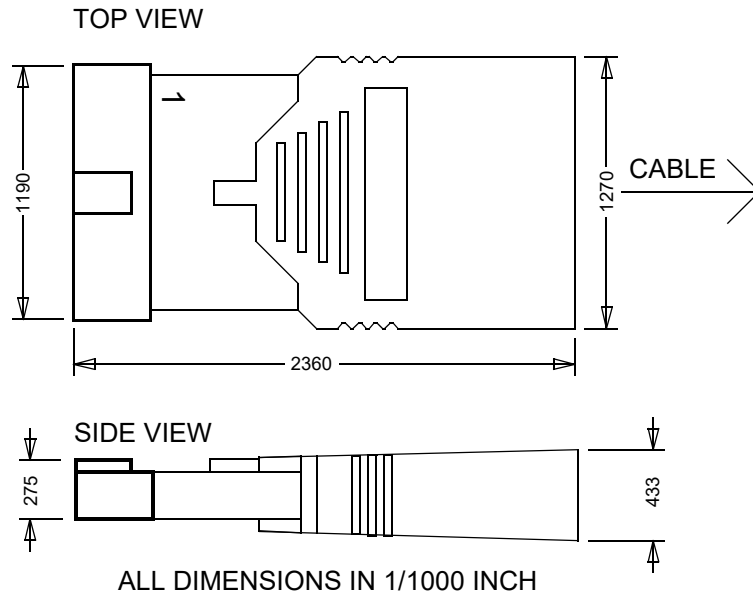

# SI-3743

LA-3743 Debugger for Cortex-A/R (Armv8 and Armv9)