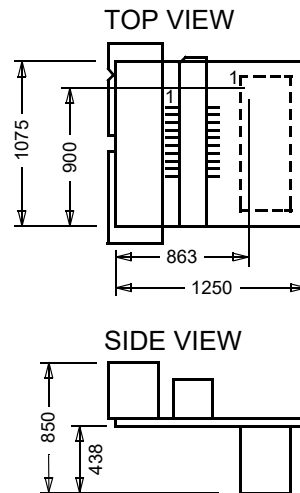

SI-3727

LA-3727 Conv. Mictor38/JTAG20 to 60 Pin CTOOLS

ALL DIMENSIONS IN 1/1000 INCH

SI-3727

Technical Information

DIMENSION