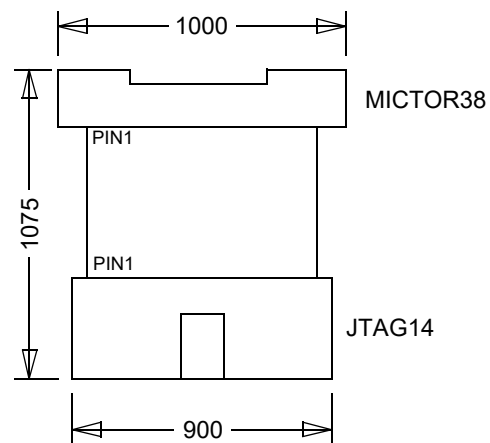

SI-3725

LA-3725 Conv. Mictor38 (NEXUS) to JTAG14 for MPC5xxx

ALL DIMENSIONS IN 1/1000 INCH

SI-3725

Technical Information