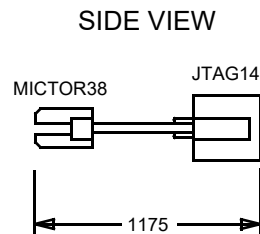

SI-3723

LA-3723 Conv. 14 Pin JTAG to Mictor38 for MPC5xxx

ALL DIMENSIONS IN 1/1000 INCH

SI-3723

Technical Information

DIMENSION