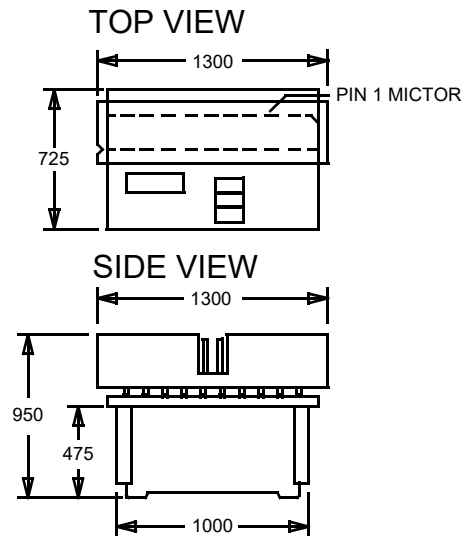

SI-3722

LA-3722 Converter IDC20A to Mictor-38

ALL DIMENSIONS IN 1/1000 INCH

SI-3722

Technical Information

DIMENSION