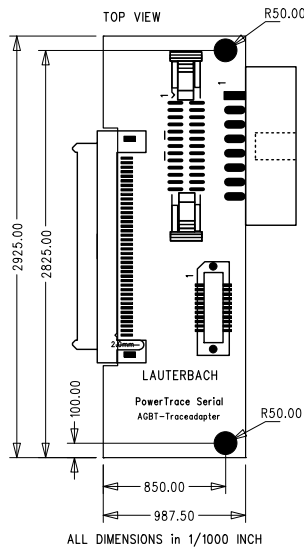

SI-3556

LA-3556 AGBT Trace Adapter for PowerTrace Serial

SI-3556

Technical Information