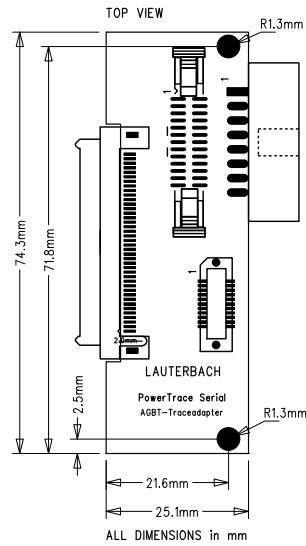

SI-3556

LA-3556 AGBT Trace Adapter for PowerTrace Serial

SI-3556

Technical Information