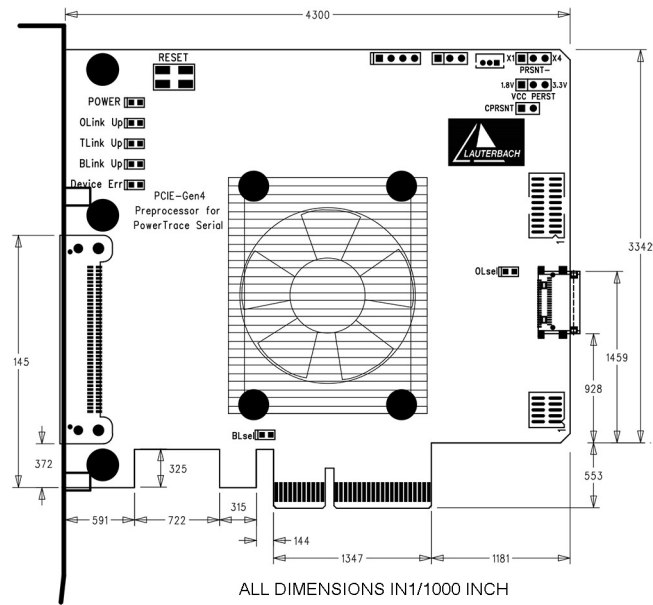

SI-3529

LA-3529 PCIe Gen 4 Preprocessor for PowerTrace Serial

SI-3529

Technical Information

DIMENSION