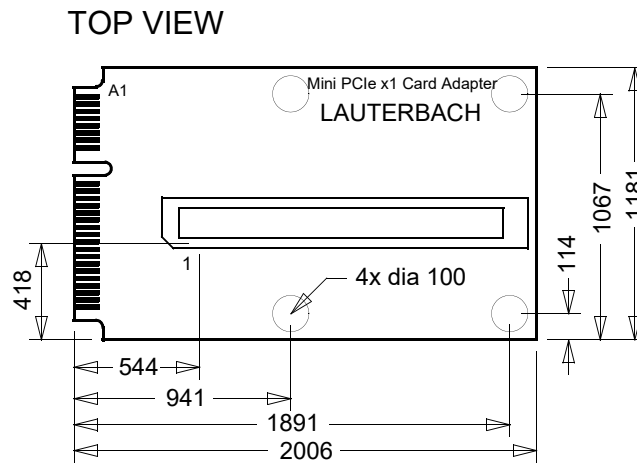

SI-3526

LA-3526 PTSERIAL-MiniPCle-Gen3 x1 Slot-Card-Converter

ALL DIMENSIONS IN 1/1000 INCH

SI-3526

Technical Information

DIMENSION