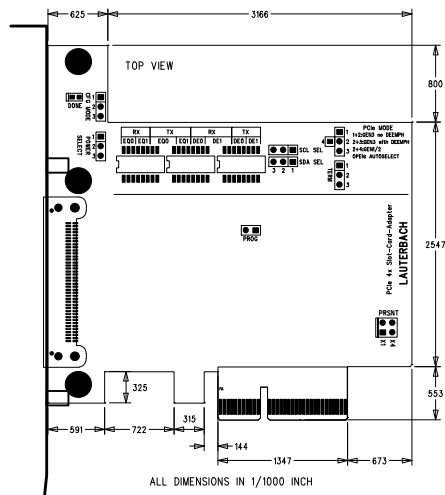

## LA-3524 PT SERIAL-PCIe-Gen3 x4 Slot-Card-Converter

# DIMENSION