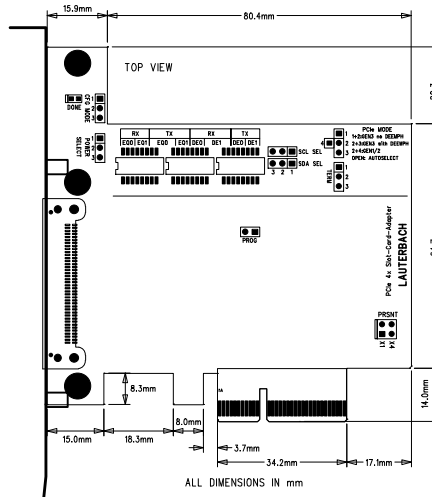

## LA-3524 PT SERIAL-PCIe-Gen3 x4 Slot-Card-Converter

# DIMENSION