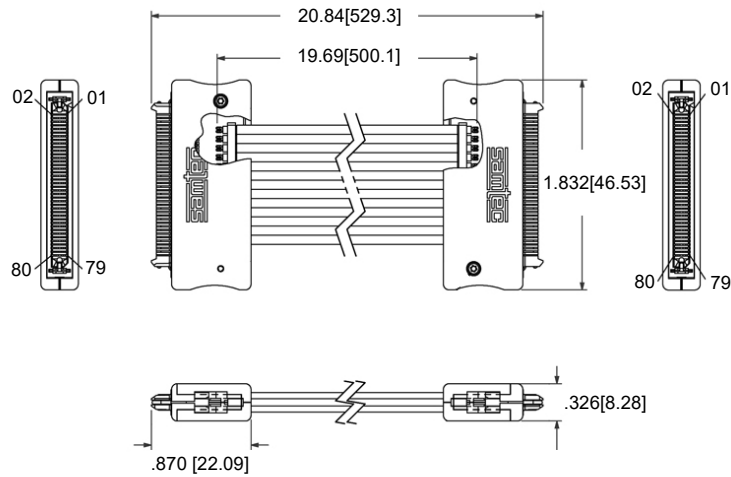

# SI-3522

LA-3522 Accessories for PTSerial for ARM-ETM 7-8Lanes

## SI-3522