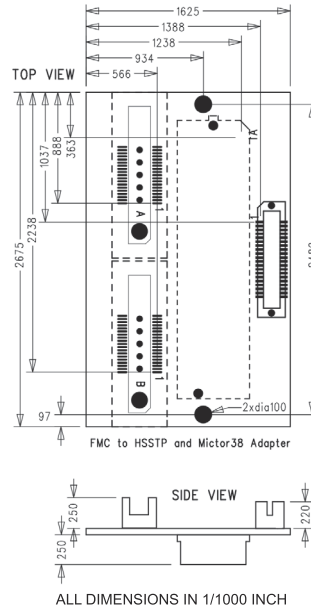

# SI-2785

LA-2785 Conv. Samtec40 HSSTP and 2xMictor38 to FMC

## SI-2785