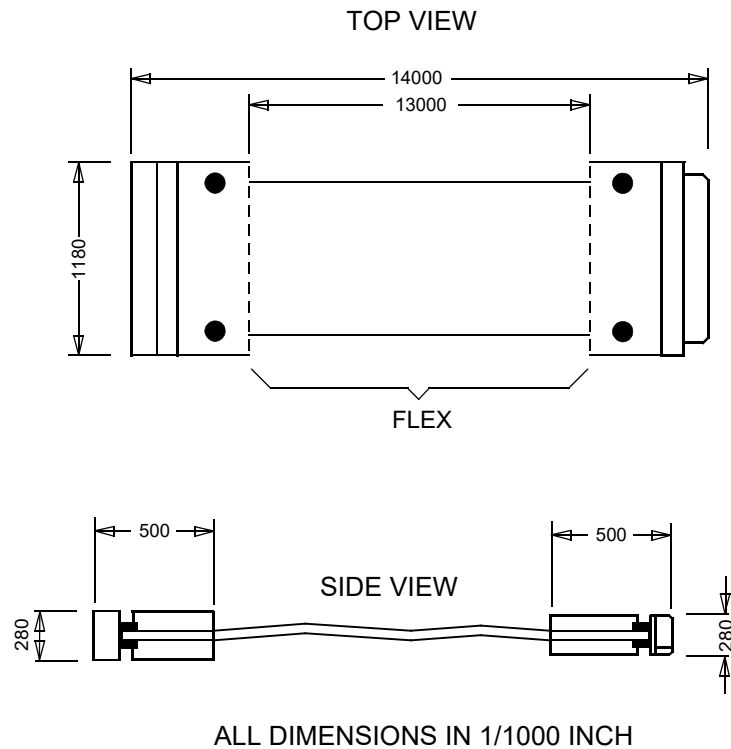

SI-1238

LA-1238 Flex Ext. for SAM 60 pin QTH-QSH series 12.00

SI-1238

Technical Information